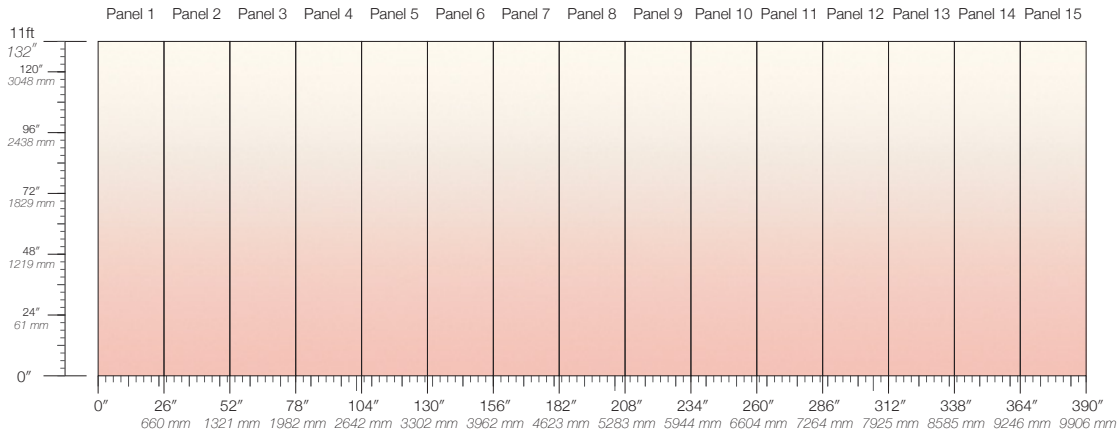

Aurora Petal

Suitable for residential and some commercial projects

COLOR

Petal

STOCK

Made to order

MAINTENANCE

Water-based cleanser

CONTACT

sales@calicowallpaper.com
+1 718 243 1705
57 Lispenard Street
New York, NY 10013 USA

ITEM

1171

LEAD TIME

4 weeks to print

ENVIRONMENTAL

FSC Certified Content

CONTENT

Clay-Coated Paper

MINIMUM

1 panel

SPECS

100% Cellulose face
Non-woven backing
7.1 oz per linear yard
117 g per linear meter
Smooth surface texture

DISCLAIMER

Refer to our website to see the full mural artwork. Reference the physical sample for color and texture. Panel maps represent mural artwork only.

PANEL WIDTH

26" / 661 mm trimmed

PRICE

Available upon request

PANEL HEIGHT

132" / 3353 mm standard
192" / 4877 mm extended

ORIGIN

USA

TESTING

(US) ASTM E84 Adhered Class A

REPEAT

Non-repeating

DETAILS

Custom options available